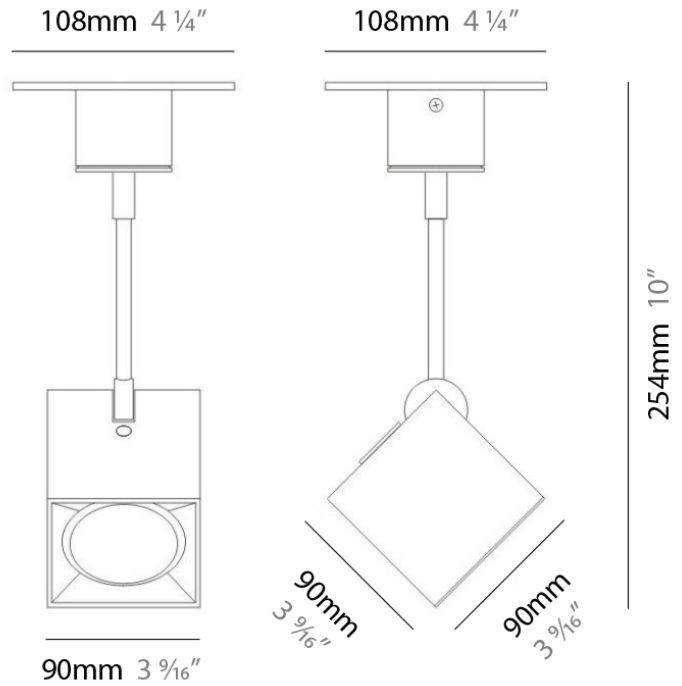

DAU SURFACE

D92028

PROJECT	
TYPE	
NOTES	
QUANTITY	
DATE	

GENERAL

Series: Dau
Brand: Milan
Division: Design
Mounting Type: Surface
Mounting Location: Ceiling
Subcategory: Spots

PHYSICAL

Shape: Square
Length (mm): 110
Length (in): 4 ⁵/₁₆
Width (mm): 110
Width (in): 4 ⁵/₁₆
Height (mm): 254
Height (in): 10
Weight (kg): 0.9
Weight (lbs): 2
Fixture Material: Metal

ELECTRICAL

Number of Lamps: 1
Lamp Type: LED Retrofit / Halogen
Lamp Shape: MR16
Bulb Included: Bulb Not Included
Total Output Wattage (W): 5
Max. Wattage Per Lamp (W): 5
Lamp Base: GU10
Input Voltage (V): 120

LED

Delivered Lumen Range: 100 - 499 lm

OPTICAL

RATINGS AND CERTIFICATIONS

Certified By: CSA Certified to UL and CSA Standards
IP rating: IP20